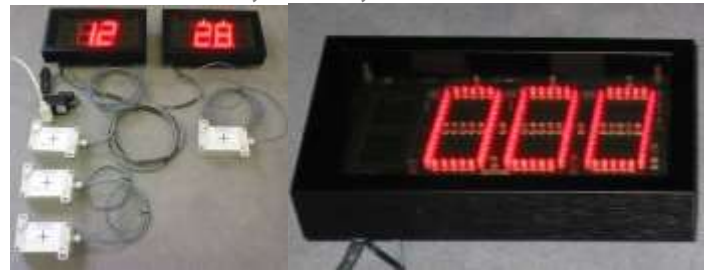

Piano Musical Floors! LED Rope Light Tunnel!

Kidsensor™ Capacitive Sensor

Touch to start Audio and Special Effects!
 Works from behind wood, glass, or plastic!

Digital Timer / Scoring Displays
Time, Shoot, and Score!

Golf Ball Interactives

Add Fun Sound and Lighting Effects to Your Course!

Beacons Ball Optical Sensor Win Revenue Ctrl

Foam Ball Targets

Fun Shapes, Sizes, Sounds, and Features

Lamp/Valve Controls

Sequences, Calendar/Time Schedules