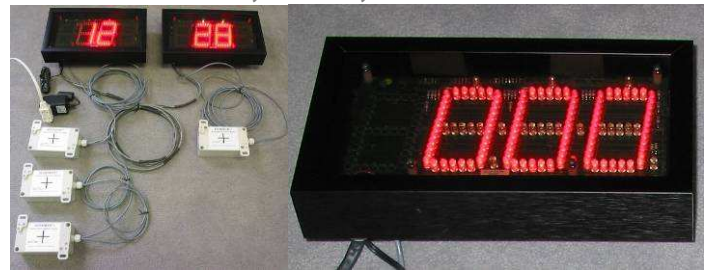

Piano Musical Floors! LED Rope Light Tunnel!

Kidsensor™ Capacitive Sensor

Touch to start Audio and Special Effects!
 Works from behind wood, glass, or plastic!

Digital Timer / Scoring Displays

Time, Shoot, and Score!

Golf Ball Interactives

Add Fun Sound and Lighting Effects to Your Course!

Beacons

Ball Optical Sensor Win Revenue Ctrl

Foam Ball Targets

Fun Shapes, Sizes, Sounds, and Features

Lamp/Valve Controls

Sequences, Calendar/Time Schedules