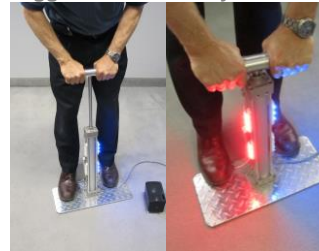

Pumping Plunger™

Trigger Sounds - Play Games