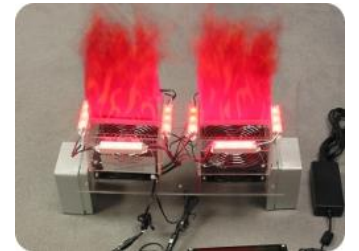

Touch the panel to trigger lights, audio, video
Interactive games of speed, memory, music, and coordination
Printed photos and operation easily changed

Digital Timer / Scoring Displays

Time, Shoot, and Score - Add to your Play Structure!

Mini Golf Hole Interactives

Add Fun Sound and Lighting Effects to Your Course!
Ball Sensors - Beacons - Plinkos - Tickets - Flame Effects

Audio Song Bench™

Add music, sound effects, or narrative to your park seating!